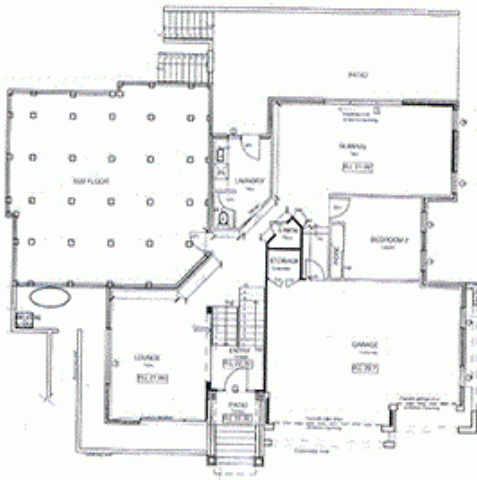

38 Boora Boora Road KINCUMBER NSW

4  2  3 

Type : House
Land Size : 653 sqm
View : <https://www.changeproperty.com.au/sale/nsw/central-coast-region/kincumber/residential/house/8549771>

Tom O'Gorman
02 4369 2222

Ground Floor

First Floor

38 Boora Boora Rd,
Kincumber

Scale in metres. Indicative only. Dimensions are approximate. All information contained herein is gathered from sources we believe to be reliable. However we cannot guarantee its accuracy and interested persons should rely on their own enquiries.