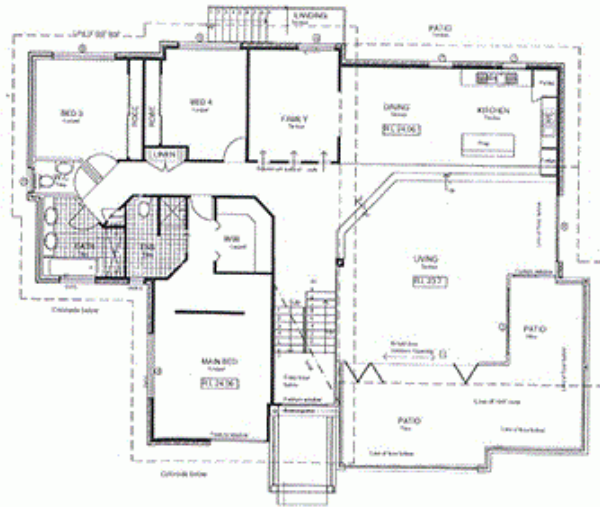

38 Boora Boora Road KINCUMBER NSW

4  2  3 

Type : House
Land Size : 653 sqm
View : <https://www.changeproperty.com.au/sale/nsw/central-coast-region/kincumber/residential/house/8549771>

Tom O'Gorman
02 4369 2222

Ground Floor

First Floor

38 Boora Boora Rd,
Kincumber

Scale in metres. Indicative only. Dimensions are approximate. All information contained herein is gathered from sources we believe to be reliable. However we cannot guarantee its accuracy and interested persons should rely on their own enquiries.