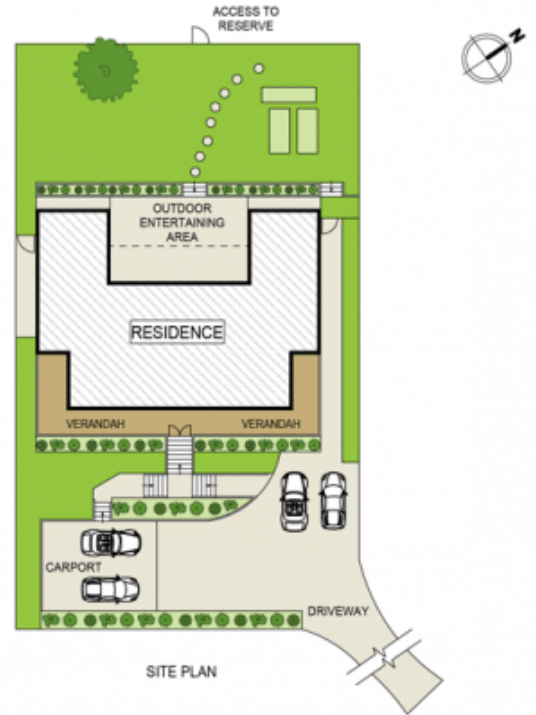

20 Mortons Close KINCUMBER NSW

4  2  2 

Type : House
Land Size : 881 sqm
View : <https://www.changeproperty.com.au/sale/nsw/central-coast-region/kincumber/residential/house/8549963>

Indicative only. All dimensions and element positions are approximate. Information on this plan comes from sources we believe to be accurate, but its accuracy is not guaranteed. Interested parties should make and rely on their own inquiries