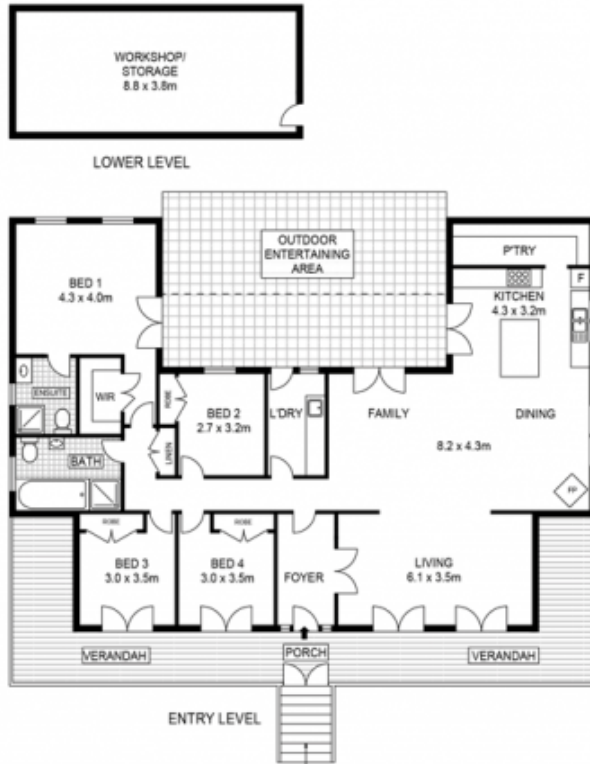

20 Mortons Close KINCUMBER NSW

4  2  2 

Type : House
Land Size : 881 sqm
View : <https://www.changeproperty.com.au/sale/nsw/central-coast-region/kincumber/residential/house/8549963>

Indicative only. All dimensions and element positions are approximate. Information on this plan comes from sources we believe to be accurate, but its accuracy is not guaranteed. Interested parties should make and rely on their own inquiries