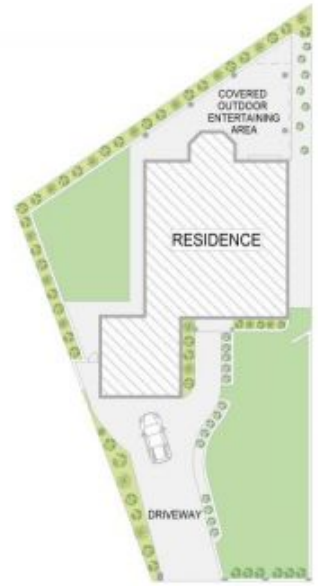

6 Scribbly Gum Crescent ERINA NSW

4  2  2 

Celebrate life and escape from today's hectic pace in style. This home has all the space you need and is only moments to Terrigal beach, cafes, restaurants, public & private schools and Erina Fair.

Type : House
Land Size : 638 sqm
View : <https://www.changeproperty.com.au/sale/nsw/central-coast-region/erina/residential/house/8550029>

[For full version visit the website](https://www.changeproperty.com.au)