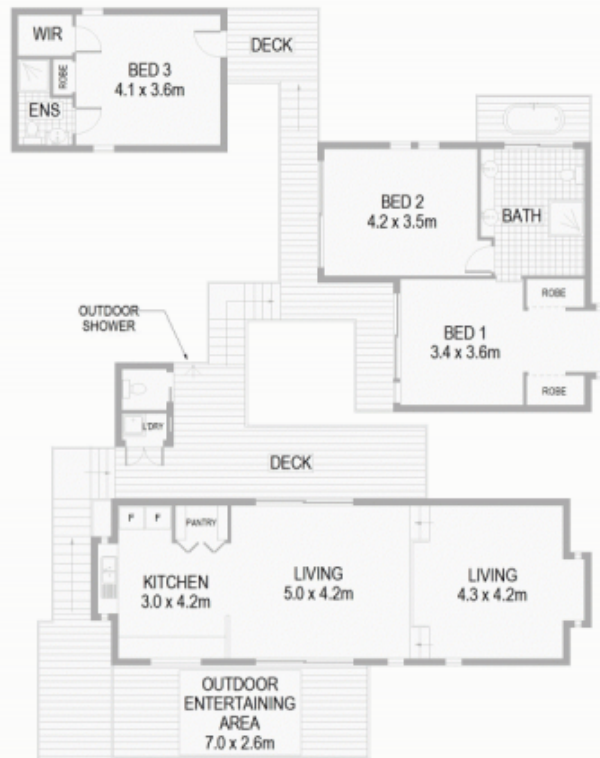

25 Woorara Parade GREEN POINT NSW

3 2

Originally designed by architect Damien Drew and built in the early 2000's, this unique three bedroom, tri-level home is elevated with a treehouse-like atmosphere, and is divided into three separate sections interconnected by boardwalks.

[For full version visit the website](https://www.changeproperty.com.au/sale/nsw/central-coast-region/green-point/residential/house/8550104)

Type : House
Land Size : 964 sqm
View : <https://www.changeproperty.com.au/sale/nsw/central-coast-region/green-point/residential/house/8550104>

Damian Rutherford
02 4369 2222

Tom O'Gorman
02 4369 2222

Indicative only. All dimensions and element positions are approximate. Information on this plan comes from sources we believe to be accurate, but its accuracy is not guaranteed. Interested parties should make and rely on their own inquiries