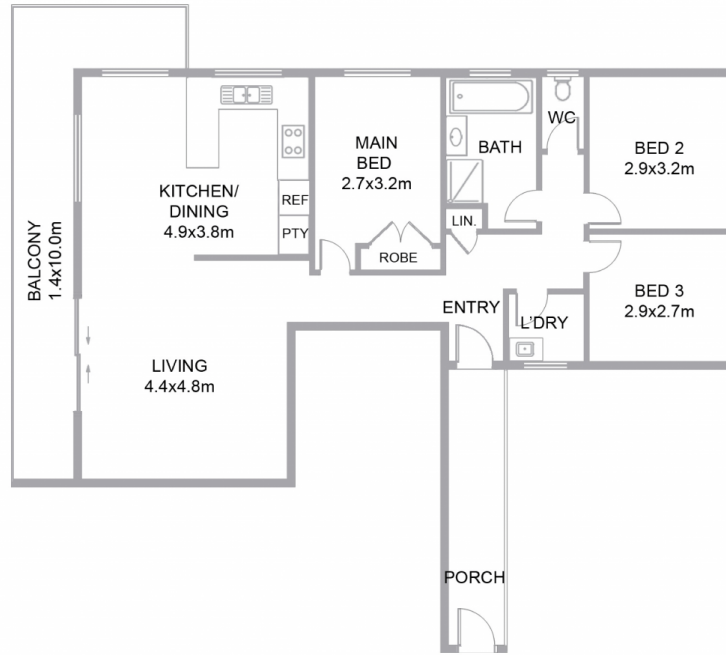

### 9/1 Webb Street EAST GOSFORD NSW

3 1 1

This three-bedroom apartment is prestigiously positioned on the top floor of a much sought-after complex in East Gosford and features exquisite panoramic views of Caroline Bay.

**Tom O'Gorman**  
02 4369 2222

**Damian Rutherford**  
02 4369 2222

9/1 Webb Street East Gosford NSW 2250

Indicative only. All dimensions and element positions are approximate. Information on this plan comes from sources we believe to be accurate, but its accuracy is not guaranteed. Interested parties should make and rely on their own inquiries.