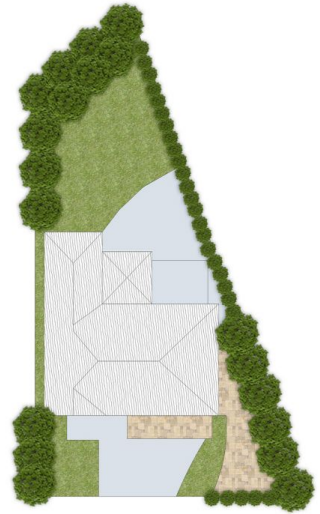

5 Panorama Terrace Green Point NSW

4 3 2

Surrounded by manicured gardens in a dress circle location, this immaculate home offers spacious family living, coupled with a beautiful tranquil view over Brisbane Water and the hinterland.

With modern finishes throughout, the home offers generously proportioned living and entertaining options including front and rear entertaining decks and a huge downstairs rumpus that opens to the rear patio and an additional bathroom. The four bedrooms all have built-in-robies; the master with bay window to enjoy the water views and a stunning renovated ensuite. This is the perfect family home!

5 Panorama Tce, Green Point NSW 2251

INTERNAL AREA 224m²
EXTERNAL AREA 97m²

Indicative only. All dimensions and element positions are approximate. Information on this plan comes from sources we believe to be accurate, but its accuracy is not guaranteed. Interested parties should make and rely on their own inquiries